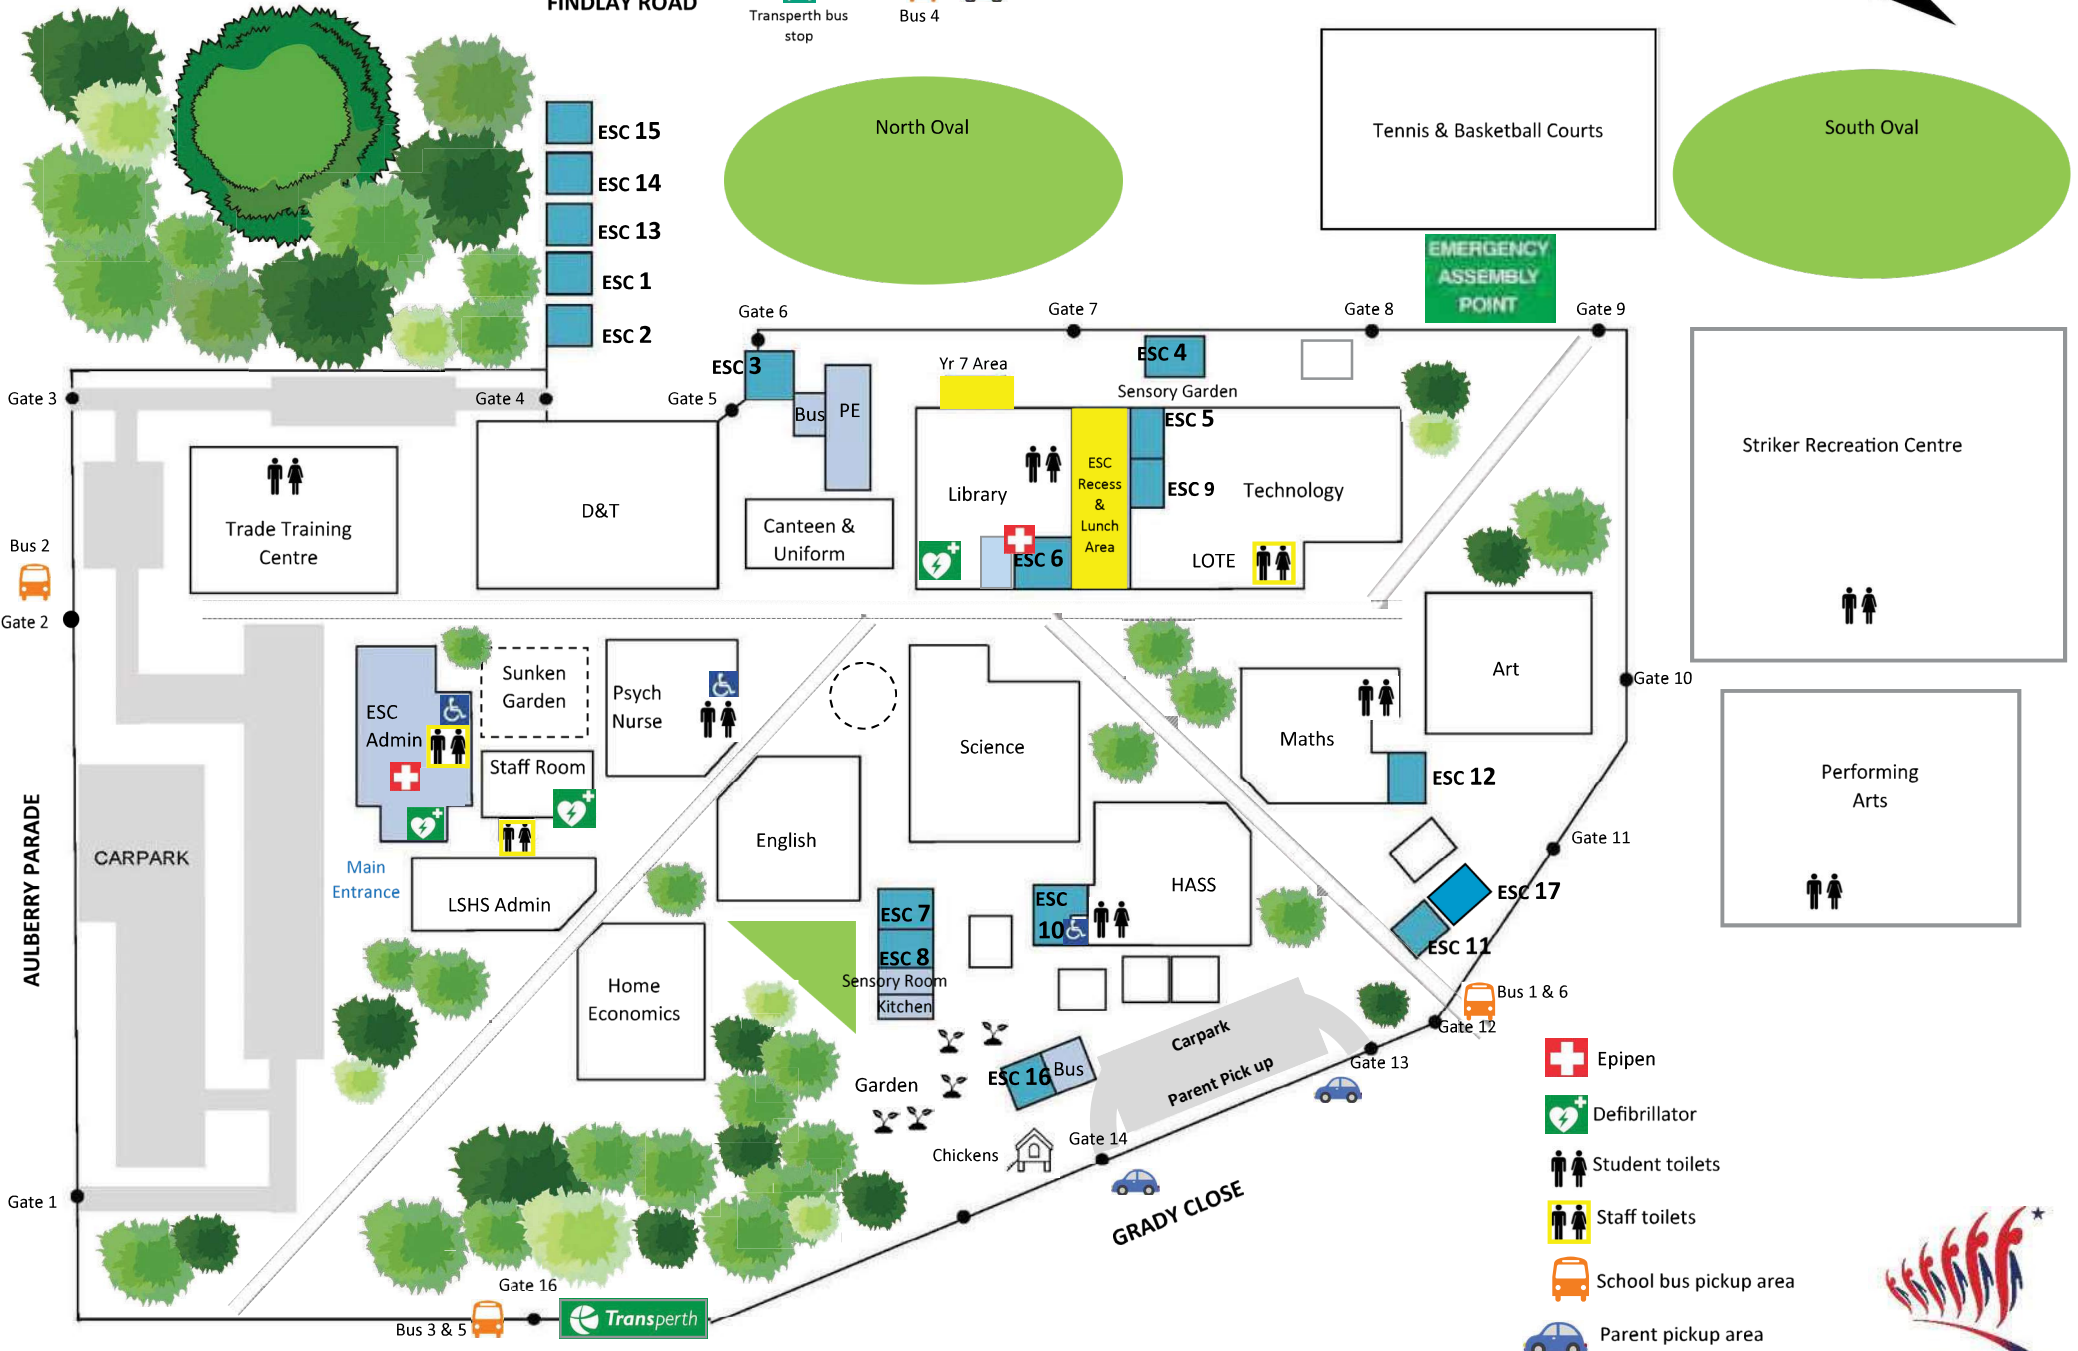

FINDLAY ROAD

- ESC 15
- ESC 14
- ESC 13
- ESC 1
- ESC 2

EMERGENCY ASSEMBLY POINT

AULBERRY PARADE

CARPARK

GRADY CLOSE

RAMSDALE LOOP

- Epipen
- Defibrillator
- Student toilets
- Staff toilets
- School bus pickup area
- Parent pickup area

LEEMING SHS ESC